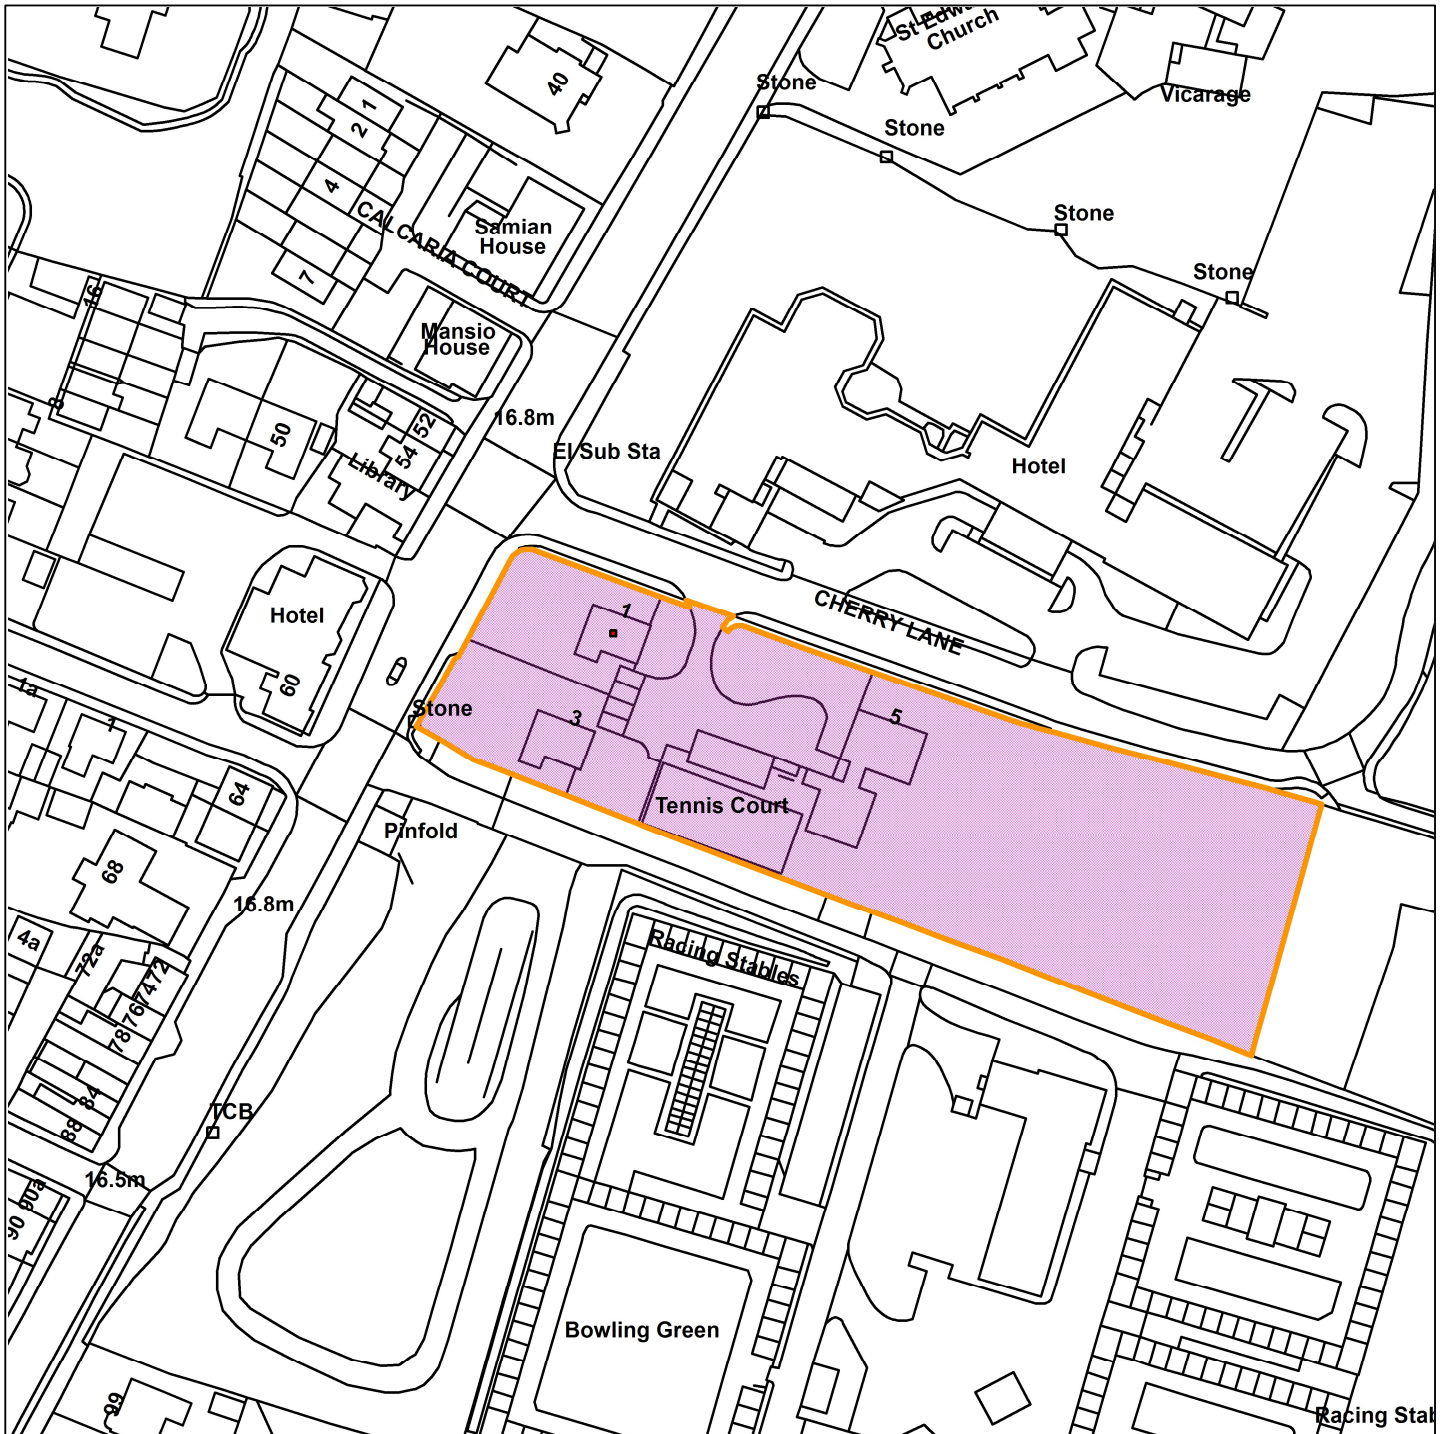

1 Cherry Lane, York, YO24 1QH

20/00507/FULM

Scale : 1:1374

Reproduced from the Ordnance Survey map with the permission of the Controller of Her Majesty's Stationery Office © Crown Copyright 2012.

Unauthorised reproduction infringes Crown Copyright and may lead to prosecution or civil proceedings.

Organisation	City of York Council
Department	Directorate of Place
Comments	Site Location Plan
Date	20 August 2021
SLA Number	